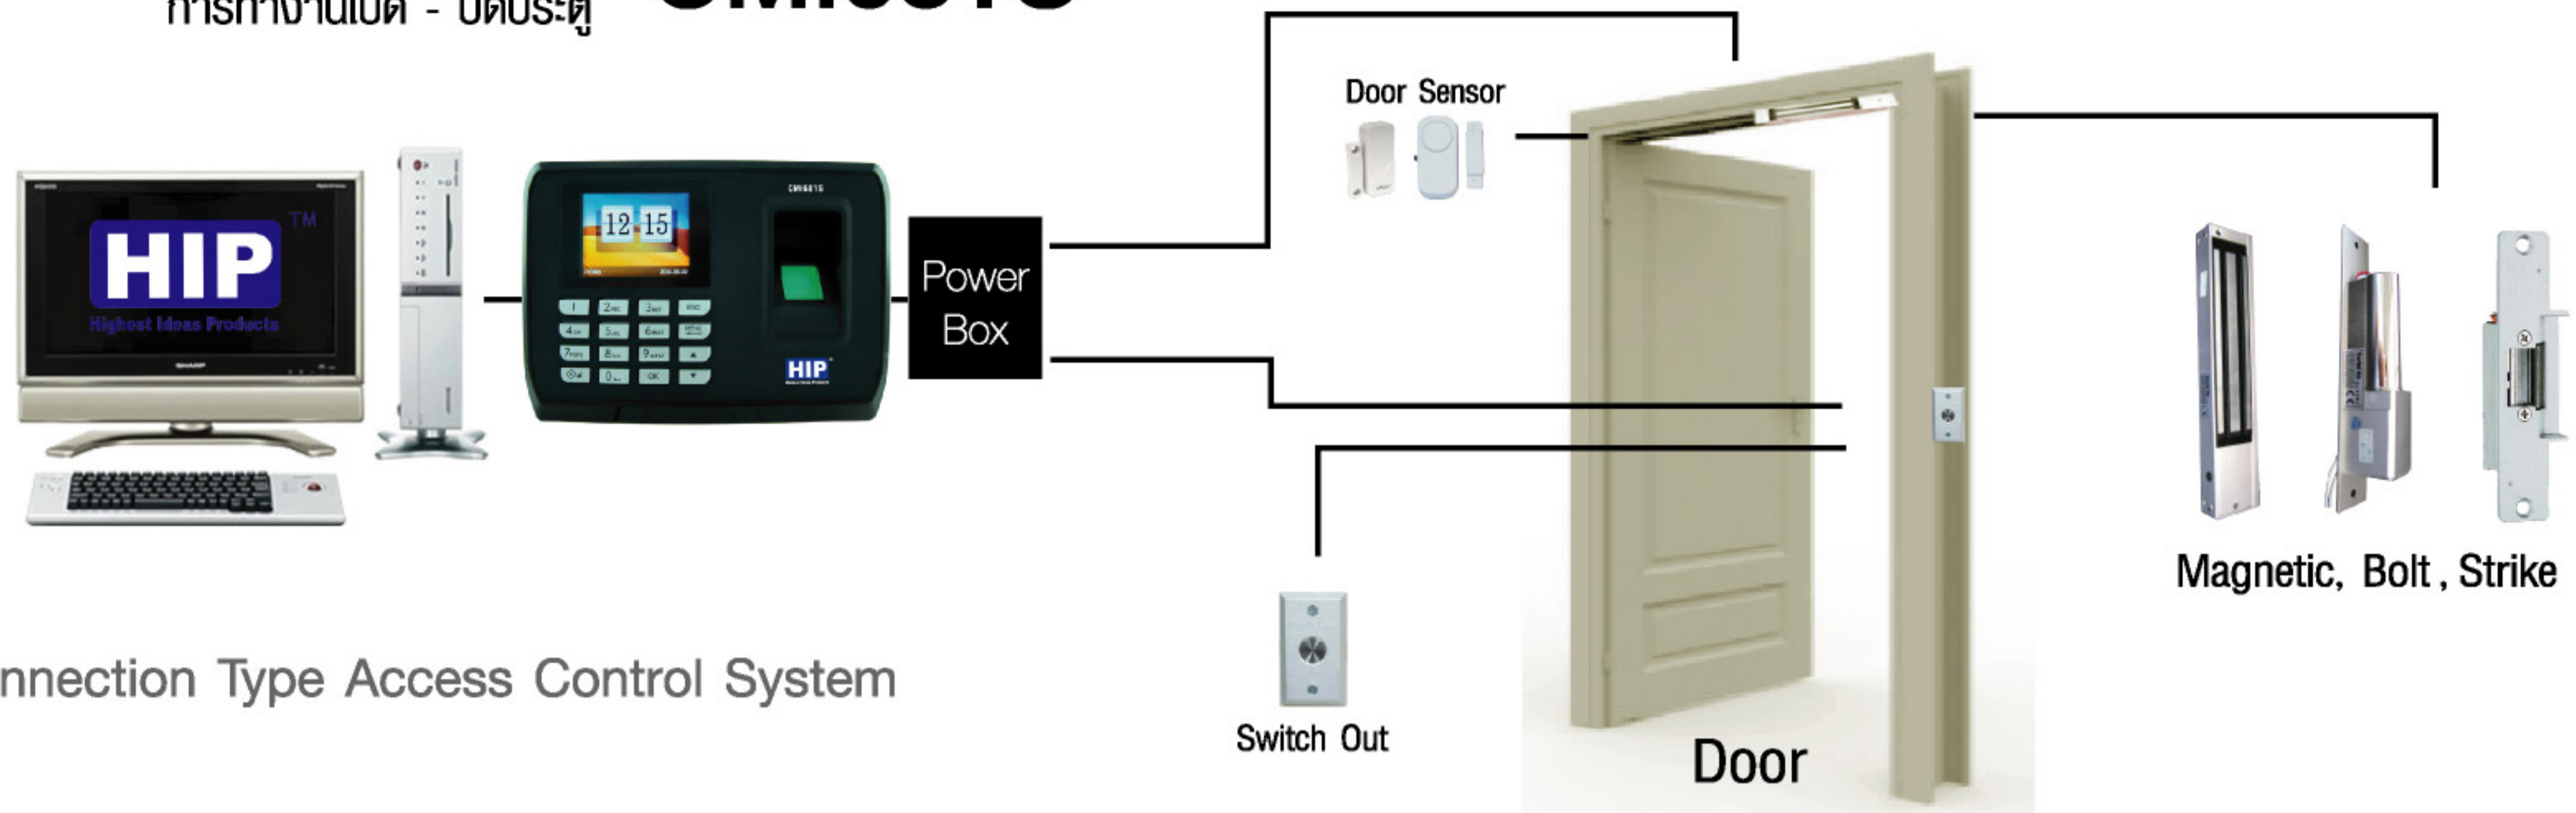

HIP S Series

MODEL :
CMi681S

Standalone Fingerprint
Time Attendance Color Screen System

- 2.8" TFT Graphic Interface
- 6,000 Fingerprint(6,000 ID card)
- 160,000 Record
- Fingerprint/Card/Password/Fingerprint+Card/Fingerprint+Password
- TCP/IP,USB,U disk download
- ID Card
- Access control (ต่อพ่วง power)
- Battery back up (working 2 hours)

Connection Type Network Protocol TCP/IP

Connection Type U disk download

Technical Specification

Model	CMi681S
Screen	2.8" TFT Graphic Interface
Resolution	320*240
Fingerprint Capacity	6,000 Fingerprint(6,000 ID card)
Record Capacity	160000 Record
Identification Time	<=0.5s"
Identification Mode	Fingerprint/Card/Password/Fingerprint+Card/Fingerprint+Password
Authentication Mode	"1:N"
Communication Protocols	TCP/IP,USB,U disk download
Smart Card	ID Card
Other Function	Access control (ต่อพ่วง power) Battery back up (working 2 hours) Schedule Bell (ที่ตัวเครื่อง)
Operating Environment	Operating Temp:-10 °C ~ +60 °C, Humidity(RH):20%~80%
Power	DC5V1A
Language	English,Thai
Size	170(L)*120(W)*35(H) MM
Optional Features	Mifare Card(Optional)