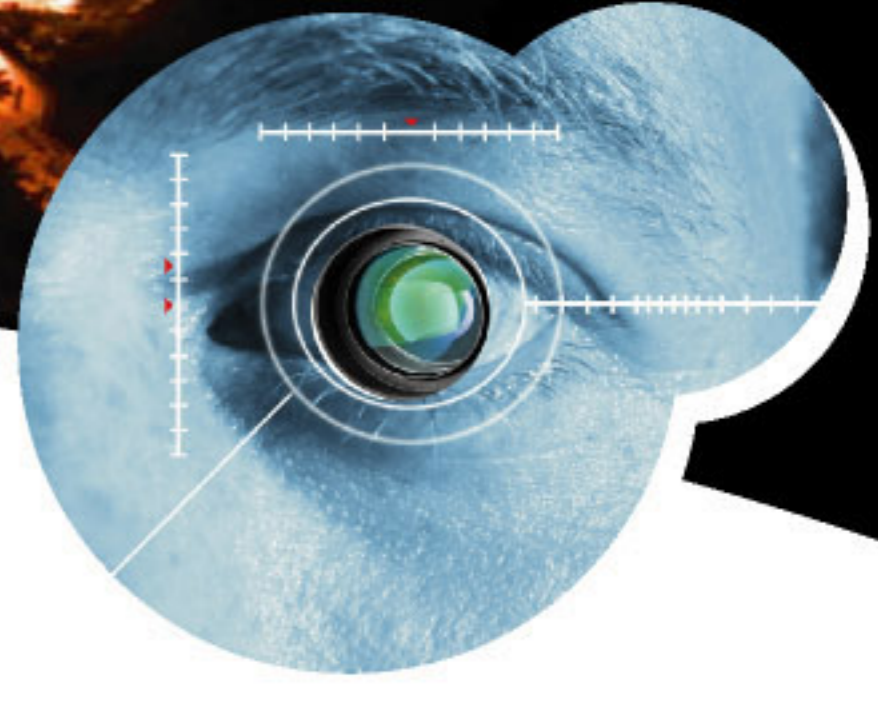

# VR CAMERA

360° degree full range viewing

**HD**  
CAMERA

**1.3**  
MegaPixel

**IP**  
Video Camera

Model :

### Features

- 360 degree full range viewing.
- High definition mega pixels promise immersive experience.
- Electronic PTZ, view angle can be controlled by mobile phone which is a very simple operation.
- Electronic zoom function makes the details clear.
- Multi style of installation mode and display mode.
- Support recording by TF card and the space occupation is small.
- Support WiFi and intelligent configuration of WiFi.

Best Security  
**CCTV** SYSTEM  
 100% performance CCTV

**VR CAMERA**  
 360° degree full range viewing

### Technical Specification

Model	CMV1 (1.3MP)
Resolution	1.3 MP
Effect Pixel	1280 x 960
Lens	Fisheye lens
PTZ	Horizontal : 0° ~ 360° , Perpendicular : -90° ~ 90°
Video Compression	H.264
Network Interface	RJ 45 (10M/100M Adaptive Ethernet Port) / WiFi 802.11b/g/n
Protocol	Not Support Onvif
Synchronize	Stand Alone on Mobile
Storage	Support Micro SD card (32 GB)
Day & Night	Auto
IR Distance	5 ~ 10 M (Different according to the environment)
Min Illumination	0.1 Lux @ (F2.0,AGC ON), 0 Lux with IR
Power Consumption	3W (MAX)
Power Supply	DC 12V 1A
Work Temperature	-10 ~ 50 °C <= 95 % with out condensation